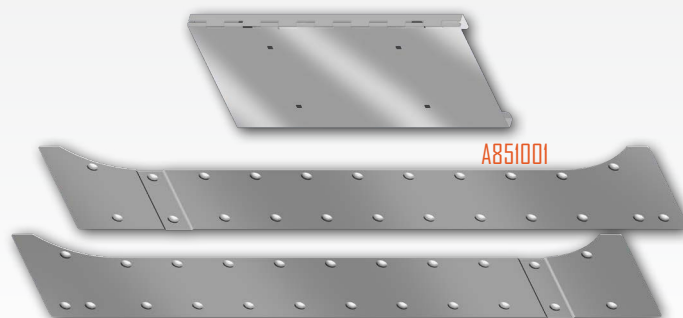

Common Tag Hanger

A851001	TAG HANGER EA PB 1 TAG SS

A851001

Common Scuff Panel

A702001	PB 386,379,388,389 W/DIMPLE SS