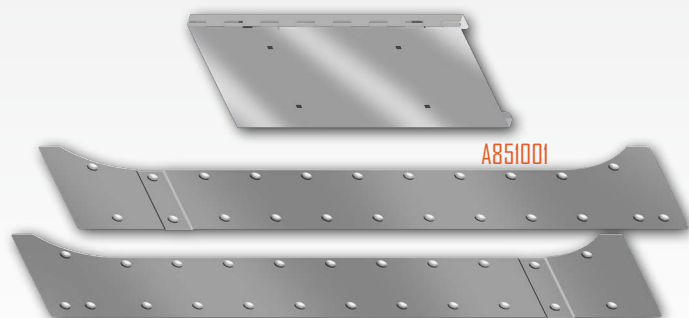

A712002

A712001

Common Tag Hanger

A851001	TAG HANGER EA PB 1 TAG SS
---------	---------------------------

A851001

Common Scuff Panel

A702001	PB 386,379,388,389 W/DIMPLE SS
---------	--------------------------------