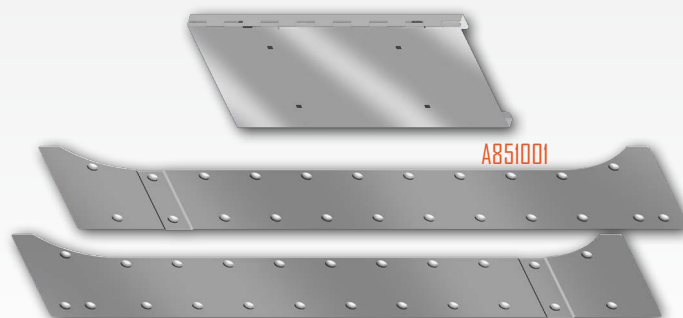

A712002

A712001

Common Tag Hanger

A851001	TAG HANGER EA PB 1 TAG SS
---------	---------------------------

A851001

Common Scuff Panel

A702001	PB 386,379,388,389 W/DIMPLE SS
---------	--------------------------------