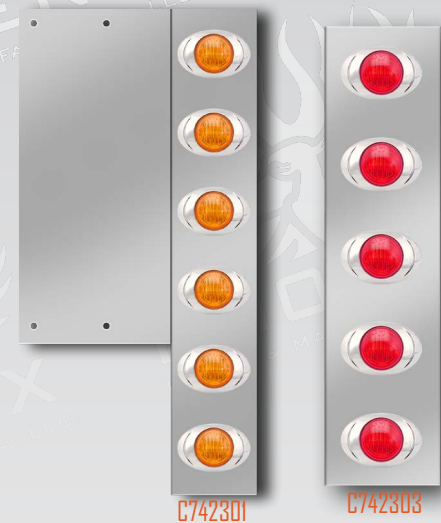

A/C LIGHT BOXES

Front 13" Donaldson (~93+ Classic XL)

P1		C742101	FL CLASSIC XL '93+ 13" 3 P1 LED SS
P1		C742102	FL CLASSIC XL '93+ 13" 3 P1 CLEAR LED SS
No Light		C742107	FL CLASSIC XL '93+ 13" (3) P1 NO LIGHTS SS
P3		C742301	FL CLASSIC XL '93+ 13" 6 P3 LED SS
P3		C742302	FL CLASSIC XL '93+ 13" 6 P3 CLEAR LED SS
3/4"		C742010	FL CLASSIC XL '93+ 13" 6 RD 3/4" LED SS
3/4"		C742011	FL CLASSIC XL '93+ 13" 6 RD 3/4" LED CLEAR SS
No Light		C742006	FL CLASSIC XL '93+ 13" (6) RD 3/4" NO LIGHTS SS
No Light		C742001	FL CLASSIC XL '93+ 13" (6) RD NO LIGHTS SS
Blank		C742003	FL CLASSIC XL '93+ 13" BLANK SS