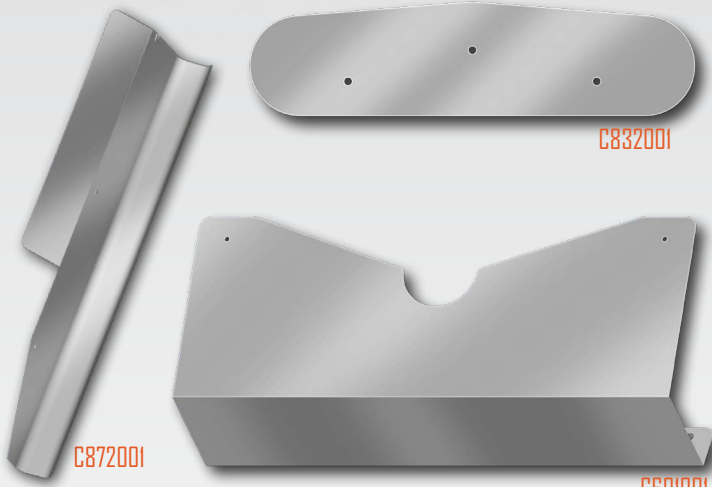

C872001

C832001

C601001

Emblem Accent

C832001	EMBLEM ACCENT PR FL LARGE SS

Grill Deflector

C872001	GRILL DEFLECTOR PR FL CLASSIC XL SS

Rear Frame Cover

C601001	REAR FRAME COVER EA FL CLASSIC SS

Windshield Post Covers

C081001	WINDSHIELD POST COVER EA FL CLASSIC SS
C082001	SIDE POST COVER PR FL CLASSIC XL SS

Bugshield Kit

C895001	FL CLASSIC XL W/HANDLE CUTOUT W/2 TRIM PIECES