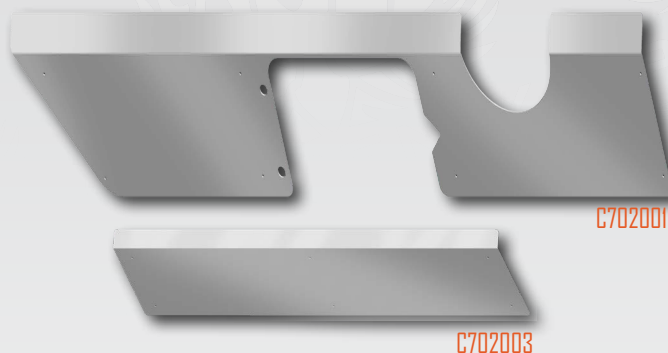

ACCESSORIES

Window Trim Chop Top

C572005	FL CLASSIC/FLD CAB DIMPLED 6.750" SS