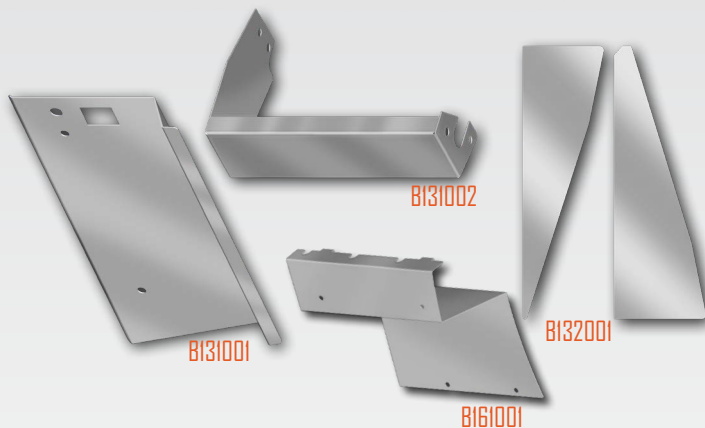

B131002

B131001

B161001

B132001

Dash Panels and Trims

B131001	DASH PANEL EA KW '02+ LOWER LEFT SS
B131002	DASH PANEL EA KW '02+ UPPER FILLER SS
B132001	DASH TRIM PR KW W9/T8 SS
B161001	ACCELERATOR SCUFF PANEL EA KW '02+ NO CUTOUT SS

Accessories

B131003	GLOVEBOX COVER EA KW W9/T6/T8 '82-'01 UPPER NO LOGO
B051005	SHIFT COVER EA KW DELUXE SS