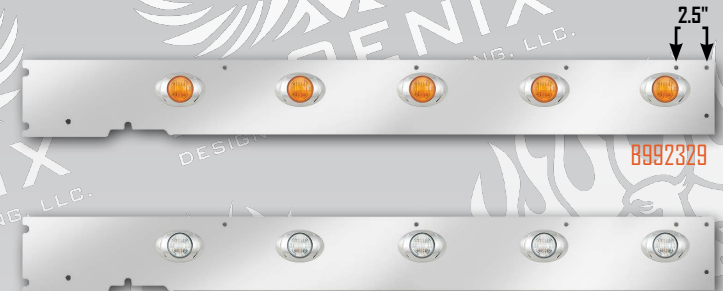

CME CAB PANELS

`13+ T660 CME Cab Panels

No Block Plug or Step Lights

P3		B992329	KW T660 `13+ CME 5 P3 LED SS
P3		B992330	KW T660 `13+ CME 5 P3 LED CL SS
No Light		B992372	KW T660 `13+ CME (5) P3 NL SS
Blank		B992654	KW T660 `13+ CME BLANK SS